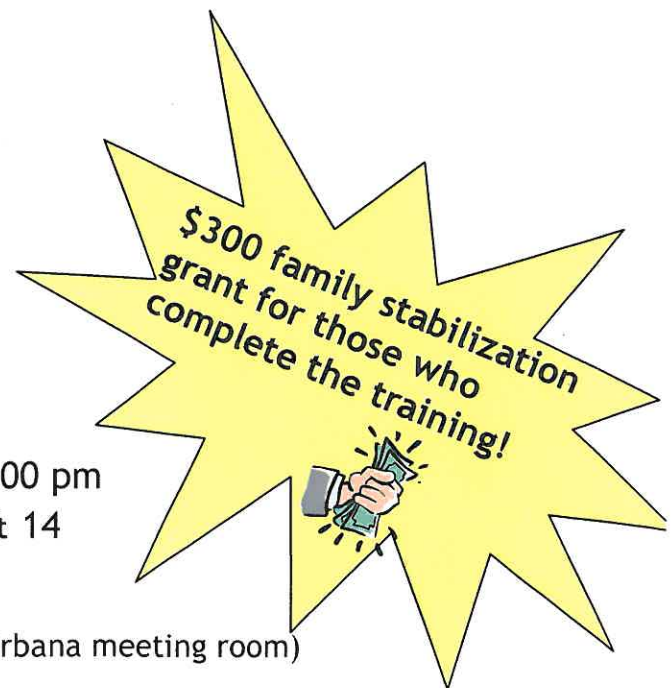

When? **ORIENTATION:** Thursday, March 11 at 6:00 pm
CLASSES: March 31, April 5, 7, 12 & 14
6:00 pm–9:00 pm

Where? 284 Amory Street, 1st floor (City Life/Vida Urbana meeting room)
Jamaica Plain
(Take Orange Line to Stony Brook Station. Take a left on Boylston Street, then take a right on Amory Street, Continue 1 1/2 blocks to The Brewery)